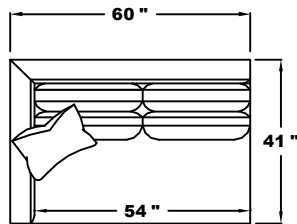

# W771 GREENBRIAR SECTIONAL

EIGHT SECTIONAL PIECES. UNLIMITED CONFIGURATIONS.

LEFT ARM LOVESEAT (LAL)

ARMLESS LOVESEAT (AL)

RIGHT ARM LOVESEAT (RAL)

ARMLESS CHAIR (AC)

CORNER CHAIR (CC)

LARGE BUMPER (LB)

SMALL BUMPER (SB)

MID BUMPER (MB)

continued on reverse side >

W771 GREENBRIAR SECTIONAL SCHEMATICS (1/4" SCALE)