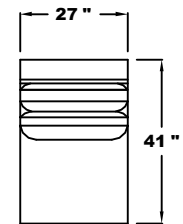

# W771 GREENBRIAR SECTIONAL

EIGHT SECTIONAL PIECES. UNLIMITED CONFIGURATIONS.

LEFT ARM LOVESEAT (LAL)

ARMLESS LOVESEAT (AL)

RIGHT ARM LOVESEAT (RAL)

ARMLESS CHAIR (AC)

CORNER CHAIR (CC)

LARGE BUMPER (LB)

SMALL BUMPER (SB)

MID BUMPER (MB)

continued on reverse side >

W771 GREENBRIAR SECTIONAL SCHEMATICS (1/4" SCALE)