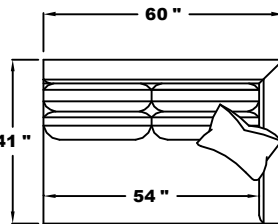

# W771 GREENBRIAR SECTIONAL

EIGHT SECTIONAL PIECES. UNLIMITED CONFIGURATIONS.

LEFT ARM LOVESEAT (LAL)

ARMLESS LOVESEAT (AL)

RIGHT ARM LOVESEAT (RAL)

ARMLESS CHAIR (AC)

CORNER CHAIR (CC)

LARGE BUMPER (LB)

SMALL BUMPER (SB)

MID BUMPER (MB)

continued on reverse side >

W771 GREENBRIAR SECTIONAL SCHEMATICS (1/4" SCALE)