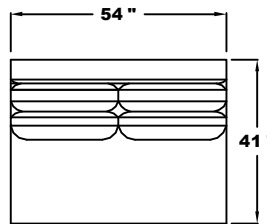

# W771 GREENBRIAR SECTIONAL

EIGHT SECTIONAL PIECES. UNLIMITED CONFIGURATIONS.

LEFT ARM LOVESEAT (LAL)

ARMLESS LOVESEAT (AL)

RIGHT ARM LOVESEAT (RAL)

ARMLESS CHAIR (AC)

CORNER CHAIR (CC)

LARGE BUMPER (LB)

SMALL BUMPER (SB)

MID BUMPER (MB)

continued on reverse side >

W771 GREENBRIAR SECTIONAL SCHEMATICS (1/4" SCALE)