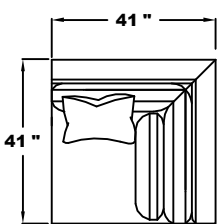

# W771 GREENBRIAR SECTIONAL

EIGHT SECTIONAL PIECES. UNLIMITED CONFIGURATIONS.

LEFT ARM LOVESEAT (LAL)

ARMLESS LOVESEAT (AL)

RIGHT ARM LOVESEAT (RAL)

ARMLESS CHAIR (AC)

CORNER CHAIR (CC)

LARGE BUMPER (LB)

SMALL BUMPER (SB)

MID BUMPER (MB)

continued on reverse side >

W771 GREENBRIAR SECTIONAL SCHEMATICS (1/4" SCALE)